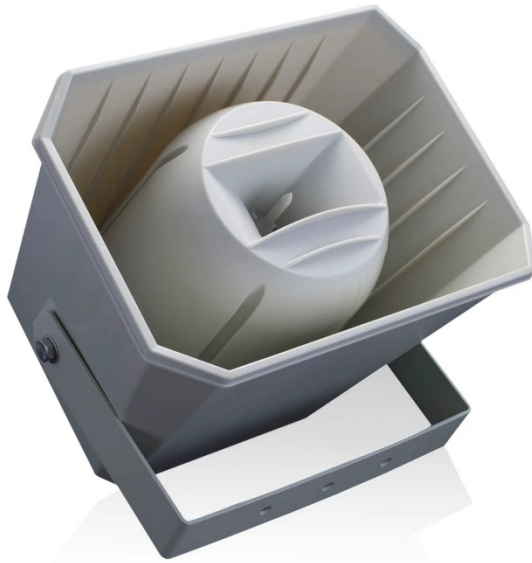

VOSS AUDIO SC-48 WALL MOUNT SPEAKER

Rated Power: 80w

Speaker unit Size: 6"

Frequency Response: 90Hz--20KHz

Line Voltage: 70--100v/80hm

Sensitivity (1w/1m): 102dB

Dimension: Φ 360*255*310mm

Material: ABS

Weight: 4.0kg